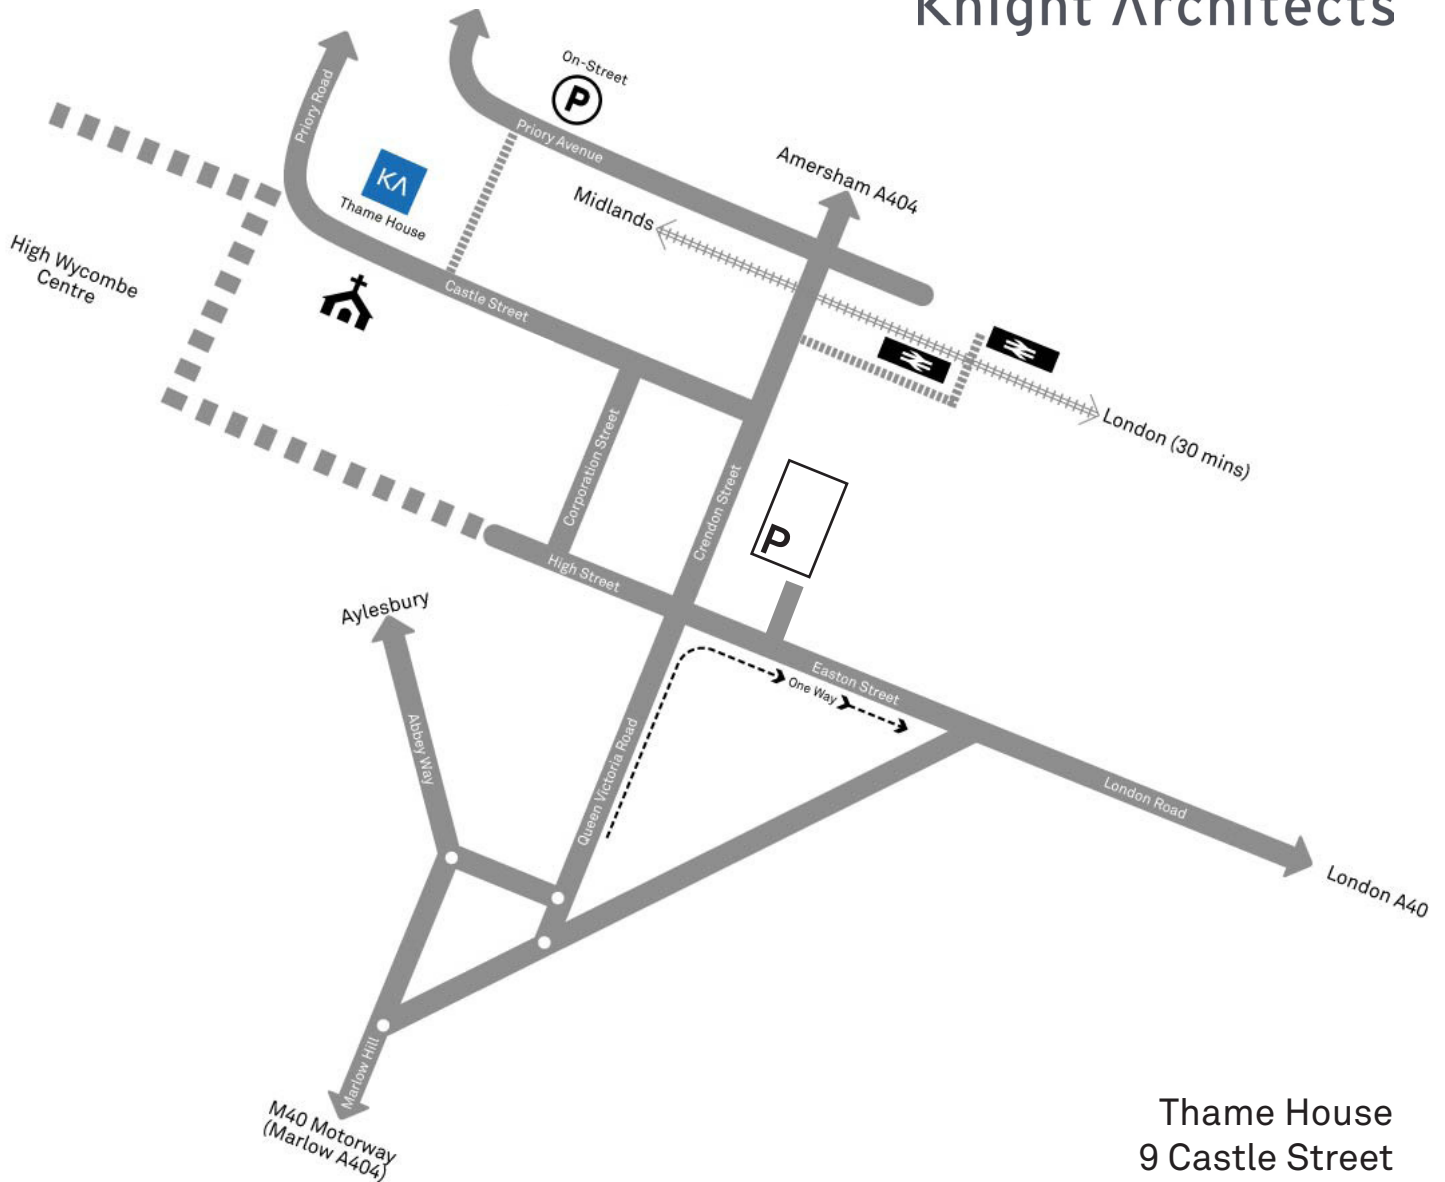

Knight Architects

Thame House
9 Castle Street
High Wycombe HP13 6RZ

Telephone: 01494 525 500
Email: info@knightarchitects.co.uk
Website: www.knightarchitects.co.uk

Knight Architects is based at the heart of the Chilterns in High Wycombe, Bucks.

The location offers easy access to the M40, M4 and M25 motorways and to London Heathrow Airport. Car parking is available at the Easton Street car park (Closest exit by foot on the north side of level 6) or Pay and Display on Priory Avenue.

A frequent rail service connects to London Marylebone (from 29 minutes) and Birmingham (from 1 hour 29 minutes) and the practice is a short walk from the station.